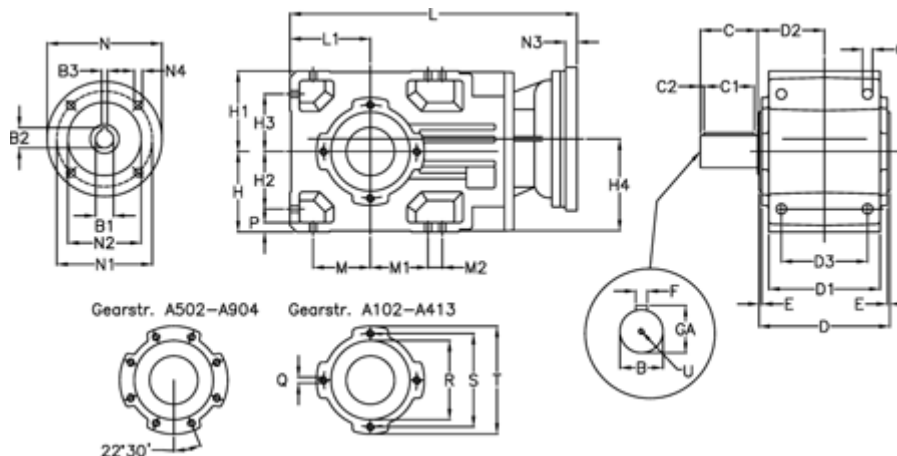

Article number: 29600202311225
 Description: Bevel helical gearbox
 A202UR-23,1-P71B5

Measures

B = 30	D1 = 110	H1 = 80	M2 = 0	Q = M8x15
B1 = 14	D2 = 73.0	H2 = 60	N = 160	R = 95
B2 = 16.3	D3 = 90	H3 = 60	N1 = 130	S = 115
B3 = 5	Description = A202UR-xx-P71 B5	H4 = 93.0	N2 = 110	T = 140
C = 60	E = 3.0	L = 306.0	N3 = -	U = M10x22
C1 = 50	F = 10	L1 = 80	N4 = M8x16	
C2 = 5.0	GA = 33	M = 60	O = 9.5	
D = 136	H = 80	M1 = 60	P = 9	